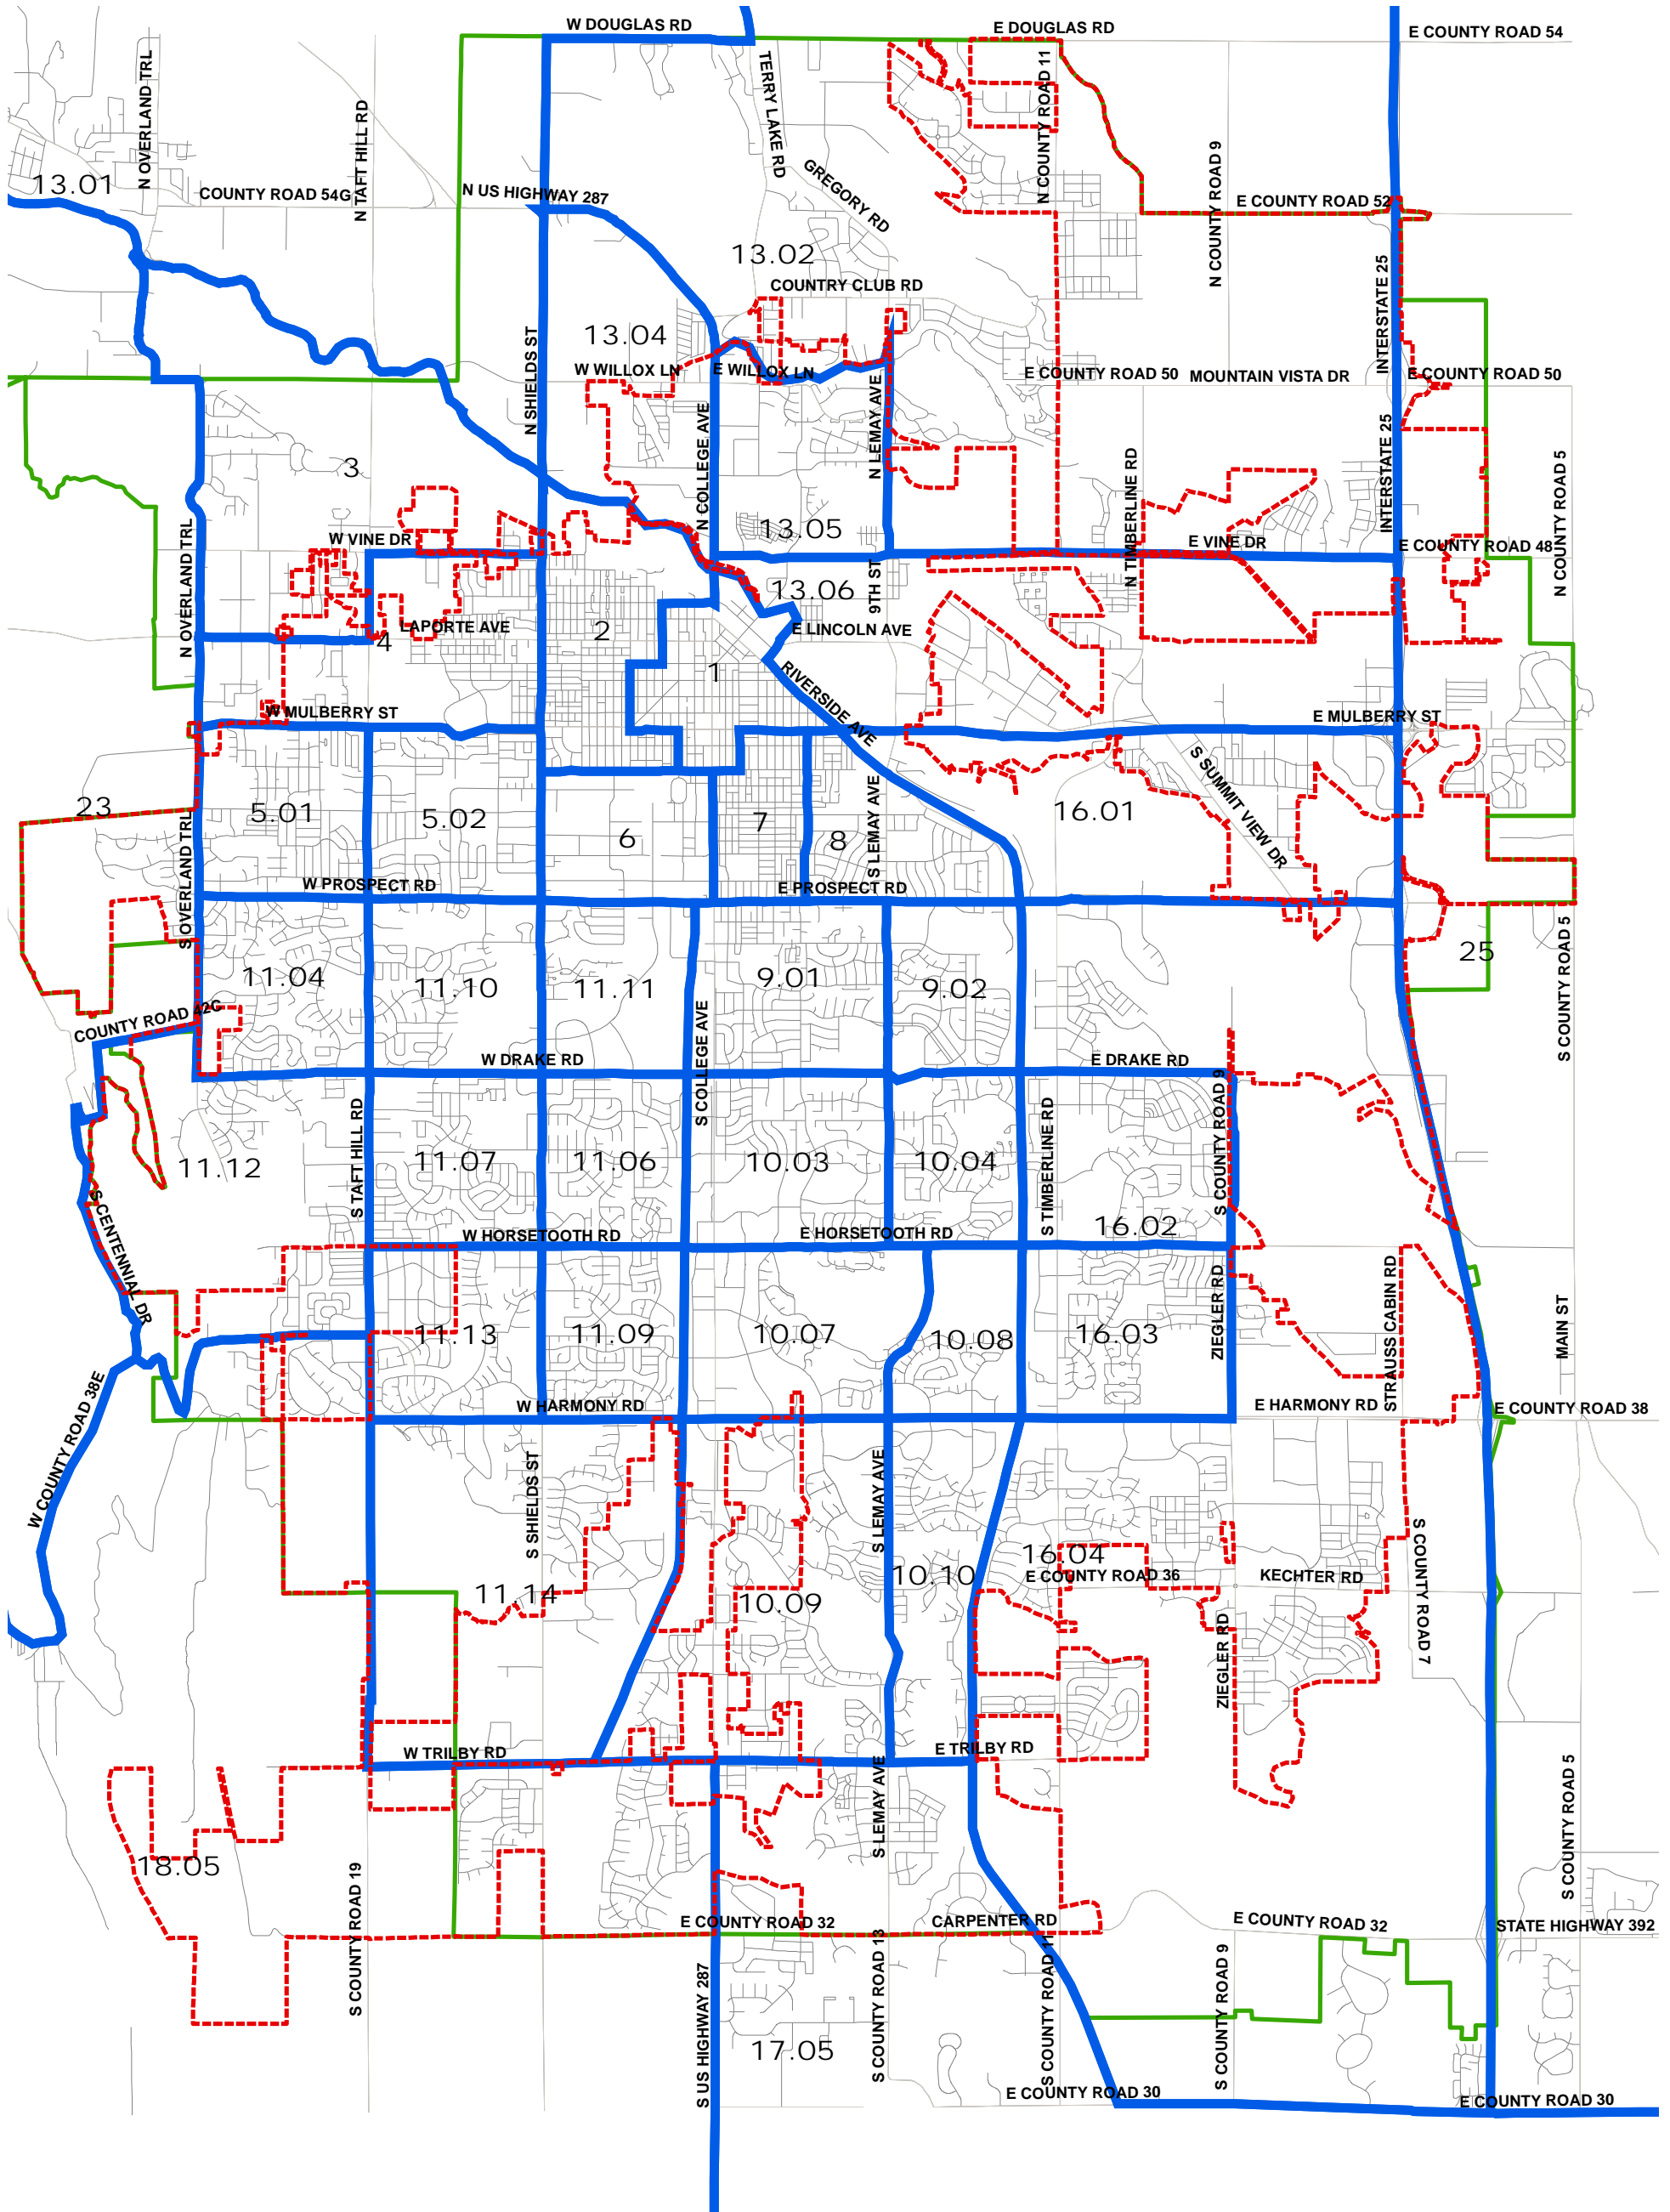

CITY OF FORT COLLINS

2000 Census Tracts

-  City Limits
-  2000 Census Tract Boundaries
-  Urban Growth Boundary

1 inch equals 5,000 feet